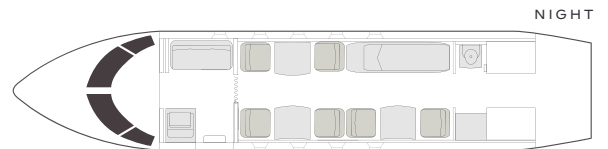

# VISTA

AIRCRAFT

PASSENGERS

RANGE

**LEGACY 500**

**9**

**CONTINENTAL**

- Passenger capacity: 9
- Day-time arrangement: 6 single seats, 1 divan with 3 seats
- Microwave and convection oven/fridge
- Full refreshment center
- Fully enclosed lavatory
- SAT phone
- Media player and Blu-ray player
- Premium HD Monitor

INTERIOR CONFIGURATIONS MAY DIFFER BY AIRCRAFT TAIL.

Range	3.125 NM
Maximum cruise speed	466 kt
Baggage	155 ft <sup>3</sup>
Cabin H/L/W	6' x 27'3" x 6'8" ft