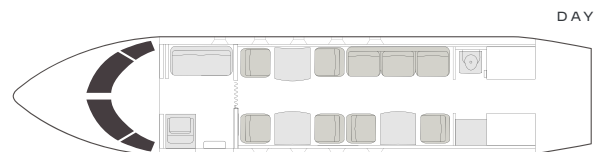

# VISTA

AIRCRAFT

PASSENGERS

RANGE

**LEGACY 500**

**9**

**CONTINENTAL**

- Passenger capacity: 9
- Day-time arrangement: 6 single seats, 1 divan with 3 seats
- Microwave and convection oven/fridge
- Full refreshment center
- Fully enclosed lavatory
- SAT phone
- Media player and Blu-ray player
- Premium HD Monitor

INTERIOR CONFIGURATIONS MAY DIFFER BY AIRCRAFT TAIL.

Range	3.125 NM
Maximum cruise speed	466 kt
Baggage	155 ft <sup>3</sup>
Cabin H/L/W	6' x 27'3" x 6'8" ft