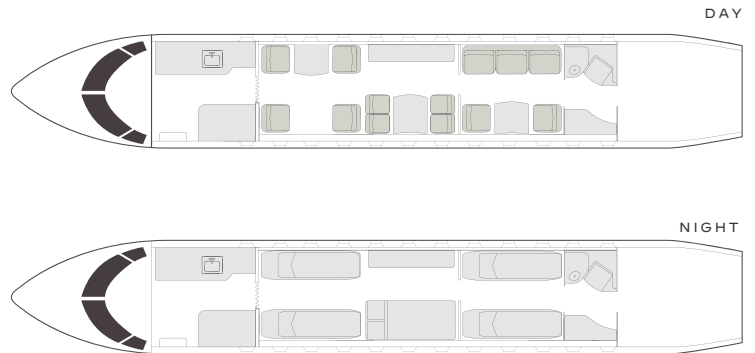

AIRCRAFT

PASSENGERS

RANGE

LEGACY 600

13

CONTINENTAL

- Passenger capacity: 13
- Day-time: 6 single seats, conference group with 4 single seats, 1 divan with 3 seats
- Night-time: 4 single beds, 1 double bed
- Galley incl. microwave, convection oven and fridge
- Full refreshment center
- Fully enclosed aft and forward lavatories
- SAT phones
- 2 LCD monitors / premium sound system
- Cabin inflight entertainment
- Blu-ray player
- WiFi on board
- iPhone & PC interface

INTERIOR CONFIGURATIONS MAY DIFFER BY AIRCRAFT TAIL.

Range	3,240 NM
Maximum cruise speed	460 kt
Baggage	240 ft ³
Cabin H/L/W	6'x 42'49" x 6'89 ft

AIRCRAFT

PASSENGERS

RANGE

LEGACY 600

13

CONTINENTAL

- Passenger capacity: 13
- Day-time: 6 single seats, conference group with 4 single seats, 1 divan with 3 seats
- Night-time: 4 single beds, 1 double bed
- Galley incl. microwave, convection oven and fridge
- Full refreshment center
- Fully enclosed aft and forward lavatories
- SAT phones
- 2 LCD monitors / premium sound system
- Cabin inflight entertainment
- Blu-ray player
- WiFi on board
- iPhone & PC interface