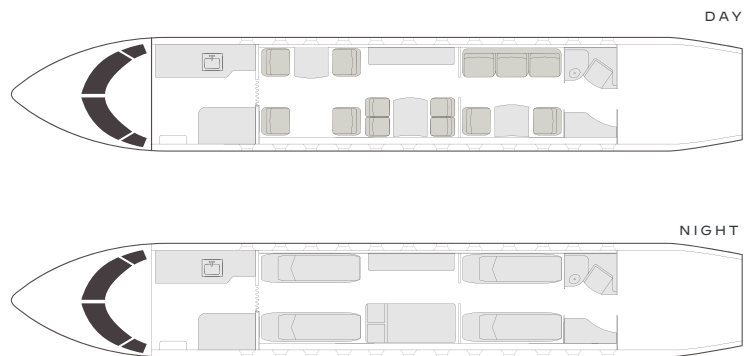

AIRCRAFT

PASSENGERS

RANGE

LEGACY 600

13

CONTINENTAL

- Passenger capacity: 13
- Day-time: 6 single seats, conference group with 4 single seats, 1 divan with 3 seats
- Night-time: 4 single beds, 1 double bed
- Galley incl. microwave, convection oven and fridge
- Full refreshment center
- Fully enclosed aft and forward lavatories
- SAT phones
- 2 LCD monitors / premium sound system
- Cabin inflight entertainment
- Blu-ray player
- WiFi on board
- iPhone & PC interface

INTERIOR CONFIGURATIONS MAY DIFFER BY AIRCRAFT TAIL.

Range	3,240 NM
Maximum cruise speed	460 kt
Baggage	240 ft ³
Cabin H/L/W	6'x 42'49" x 6'89 ft

AIRCRAFT

PASSENGERS

RANGE

LEGACY 600

13

CONTINENTAL

- Passenger capacity: 13
- Day-time: 6 single seats, conference group with 4 single seats, 1 divan with 3 seats
- Night-time: 4 single beds, 1 double bed
- Galley incl. microwave, convection oven and fridge
- Full refreshment center
- Fully enclosed aft and forward lavatories
- SAT phones
- 2 LCD monitors / premium sound system
- Cabin inflight entertainment
- Blu-ray player
- WiFi on board
- iPhone & PC interface