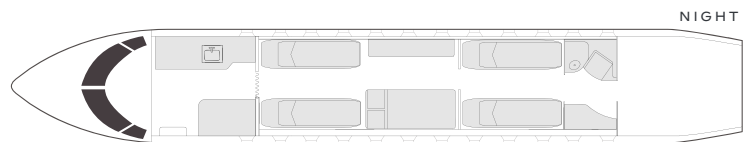

AIRCRAFT

PASSENGERS

RANGE

LEGACY 600

13

CONTINENTAL

- Passenger capacity: 13
- Day-time: 6 single seats, conference group with 4 single seats, 1 divan with 3 seats
- Night-time: 4 single beds, 1 double bed
- Galley incl. microwave, convection oven and fridge
- Full refreshment center
- Fully enclosed aft and forward lavatories
- SAT phones
- 2 LCD monitors / premium sound system
- Cabin inflight entertainment
- Blu-ray player
- WiFi on board
- iPhone & PC interface