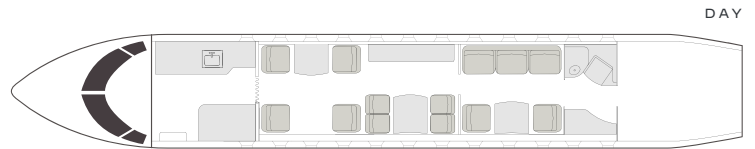

- Passenger capacity: 13
- Day-time: 6 single seats, conference group with 4 single seats, 1 divan with 3 seats
- Night-time: 4 single beds, 1 double bed
- Galley incl. microwave, convection oven and fridge
- Full refreshment center
- Fully enclosed aft and forward lavatories
- SAT phones
- 2 LCD monitors / premium sound system
- Cabin inflight entertainment
- Blu-ray player
- WiFi on board
- iPhone & PC interface

INTERIOR CONFIGURATIONS MAY DIFFER BY AIRCRAFT TAIL.

Range	3,240 NM
Maximum cruise speed	460 kt
Baggage	240 ft ³
Cabin H/L/W	6'x 42'49" x 6'89 ft

AIRCRAFT

PASSENGERS

RANGE

LEGACY 600

13

CONTINENTAL