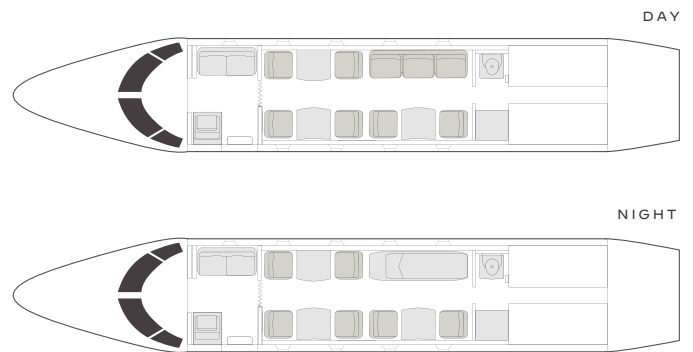

VISTA

AIRCRAFT

PASSENGERS

RANGE

PRAETOR 600

9

CONTINENTAL

- Passenger capacity: 9
- Day-time arrangement: 6 single seats, 1 divan with 3 seats
- Galley incl. microwave and convection oven/fridge
- Refreshment center
- Fully enclosed lavatory
- SAT telephone
- Media player and Blu-ray player
- Premium HD monitors

INTERIOR CONFIGURATIONS MAY DIFFER BY AIRCRAFT TAIL.

Range	4.018 NM
Maximum cruise speed	466 kt
Baggage	155 ft ³
Cabin H/L/W	6'x 27'3" x 6'8" ft

AIRCRAFT

PASSENGERS

RANGE

PRAETOR 600

9

CONTINENTAL

- Passenger capacity: 9
- Day-time arrangement: 6 single seats, 1 divan with 3 seats
- Galley incl. microwave and convection oven/fridge
- Refreshment center
- Fully enclosed lavatory
- SAT telephone
- Media player and Blu-ray player
- Premium HD monitors

INTERIOR CONFIGURATIONS MAY DIFFER BY AIRCRAFT TAIL.

Range	4.018 NM
Maximum cruise speed	466 kt
Baggage	155 ft ³
Cabin H/L/W	6'x 27'3" x 6'8" ft